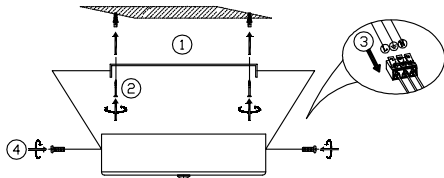

ENGLISH IP20

Specification of installation

In order to ensure safety use, please notice the following items:

- Read and understand the whole Specification.
- Suitable for the use of 220~240V and 50~60Hz.
- Please wear gloves as installment and avoid rot on the surface of plating.
- Must be installed on the fixed places and be checked annually.
- Please turn off the lighting source by soft cloth as cleaning prohibited to use of rotted detergent.
- Please connect with the local sales service center when there are any abnormality.

L = Brown Cable
N = Blue Cable
E = Yellow/Green Cable

Item NO.:CLT 035C L1200