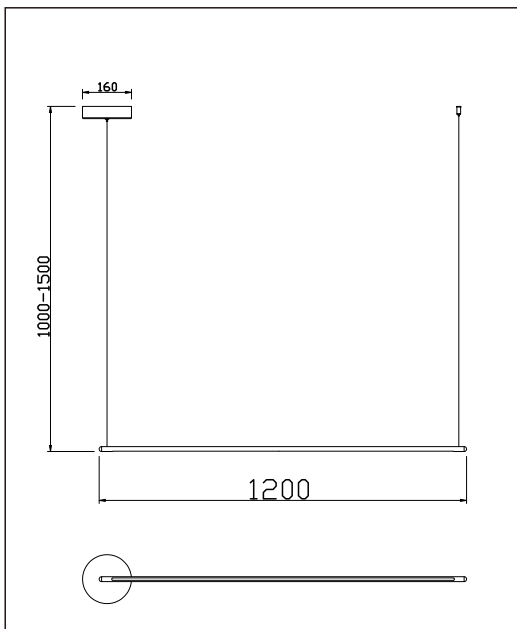

ENGLISH IP20

Specification of installation

In order to ensure safety use, please notice the following items:

- Read and understand the whole Specification.
- Suitable for the use of 220~240V and 50~60Hz.
- Please wear gloves as installment and avoid rot on the surface of plating.
- Must be installed on the fixed places and be checked annually.
- Please turn off the lighting source by soft cloth as cleaning prohibited to use of rotted detergent.
- Please connect with the local sales service center when there are any abnormality.

L = Brown Cable
N = Blue Cable
E = Yellow/Green Cable

Item NO.:CLT 035C L1200